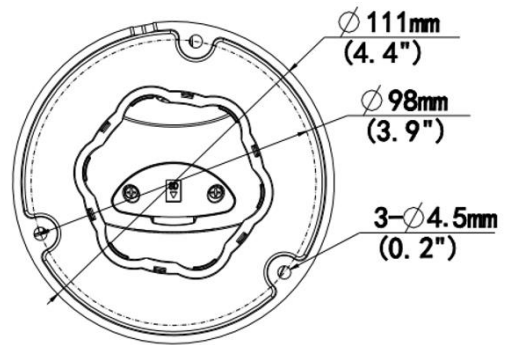

**General**

Power	DC 12V±25%, PoE (IEEE 802.3af)
	Power consumption: Max 5.5W
Power Interface	∅ 5.5mm coaxial power plug
Dimensions (∅ x H)	∅111 x 93mm (∅4.4" x 3.7")
Weight	0.48kg (1.06lb)
Material	Metal
Working Environment	-30°C ~ 60°C (-22°F ~ 140°F), Humidity: ≤95% RH (non-condensing)
Storage Environment	-30°C ~ 60°C (-22°F ~ 140°F), Humidity: ≤95% RH (non-condensing)
Surge Protection	4KV
Reset Button	Support

## Dimensions