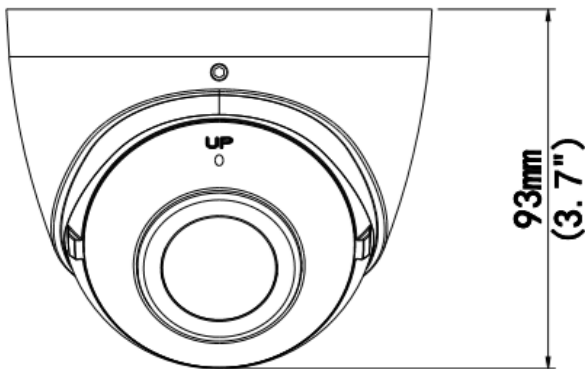

**General**

Power	DC 12V±25%, PoE (IEEE 802.3af)
	Power consumption: Max 5.5W
Power Interface	∅ 5.5mm coaxial power plug
Dimensions (∅ x H)	∅111 x 93mm (∅4.4" x 3.7")
Weight	0.48kg (1.06lb)
Material	Metal
Working Environment	-30°C ~ 60°C (-22°F ~ 140°F), Humidity: ≤95% RH (non-condensing)
Storage Environment	-30°C ~ 60°C (-22°F ~ 140°F), Humidity: ≤95% RH (non-condensing)
Surge Protection	4KV
Reset Button	Support

## Dimensions